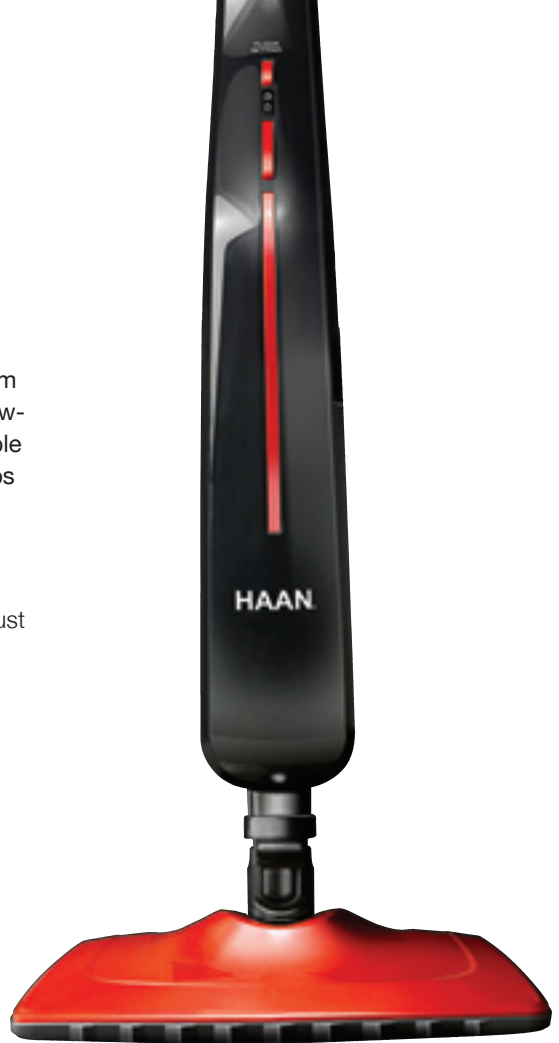

HAANSELECT™ SI-60

ADJUSTABLE STEAM FOR ALL TYPES
OF FLOORS.

Every floor surface is slightly different and the HAAN Select allows the user to choose a steam level that is gentle enough for hardwood or powerful enough for tile. The Select has a removable water tank that fills right at the tap, easily snaps back into place and is ready to steam in just 20 seconds.

- Kills 99.9% of household germs, bacteria and dust mites without chemicals or detergents.
- Variable floor selector delivers optimum steam output for durable or delicate floors.
- Swivel head maneuvers easily around floors.
- Carpet Glide attachment included for sanitizing, refreshing and deodorizing soft surfaces.